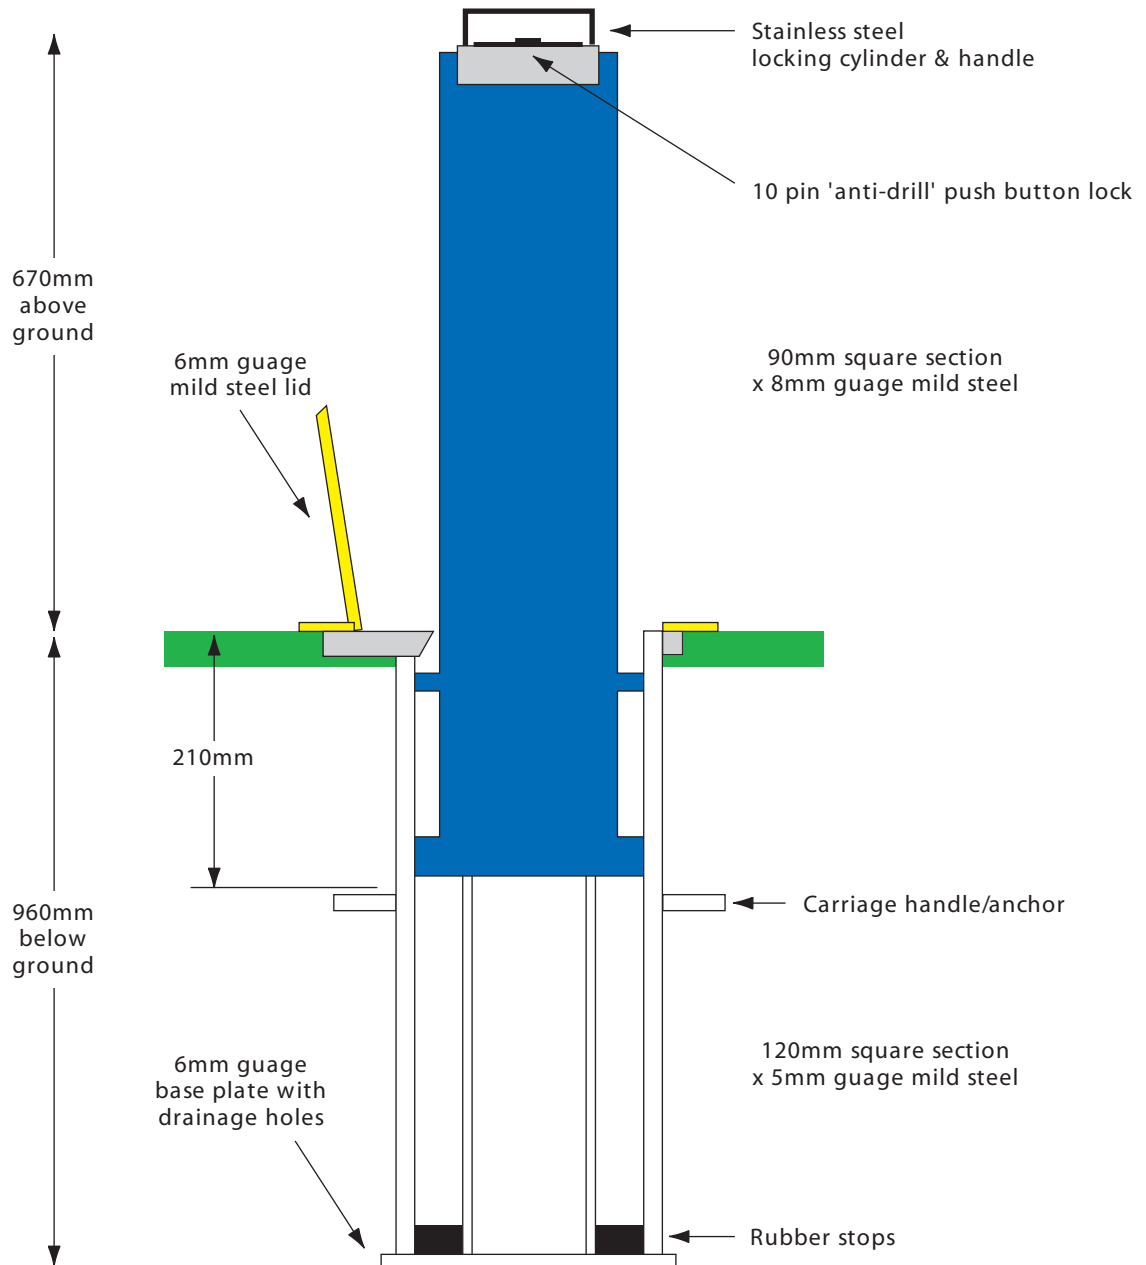

HEAVY DUTY SQUARE POST RRB/SQ8

Diagram not to scale

LIFTING WEIGHT
15 KG