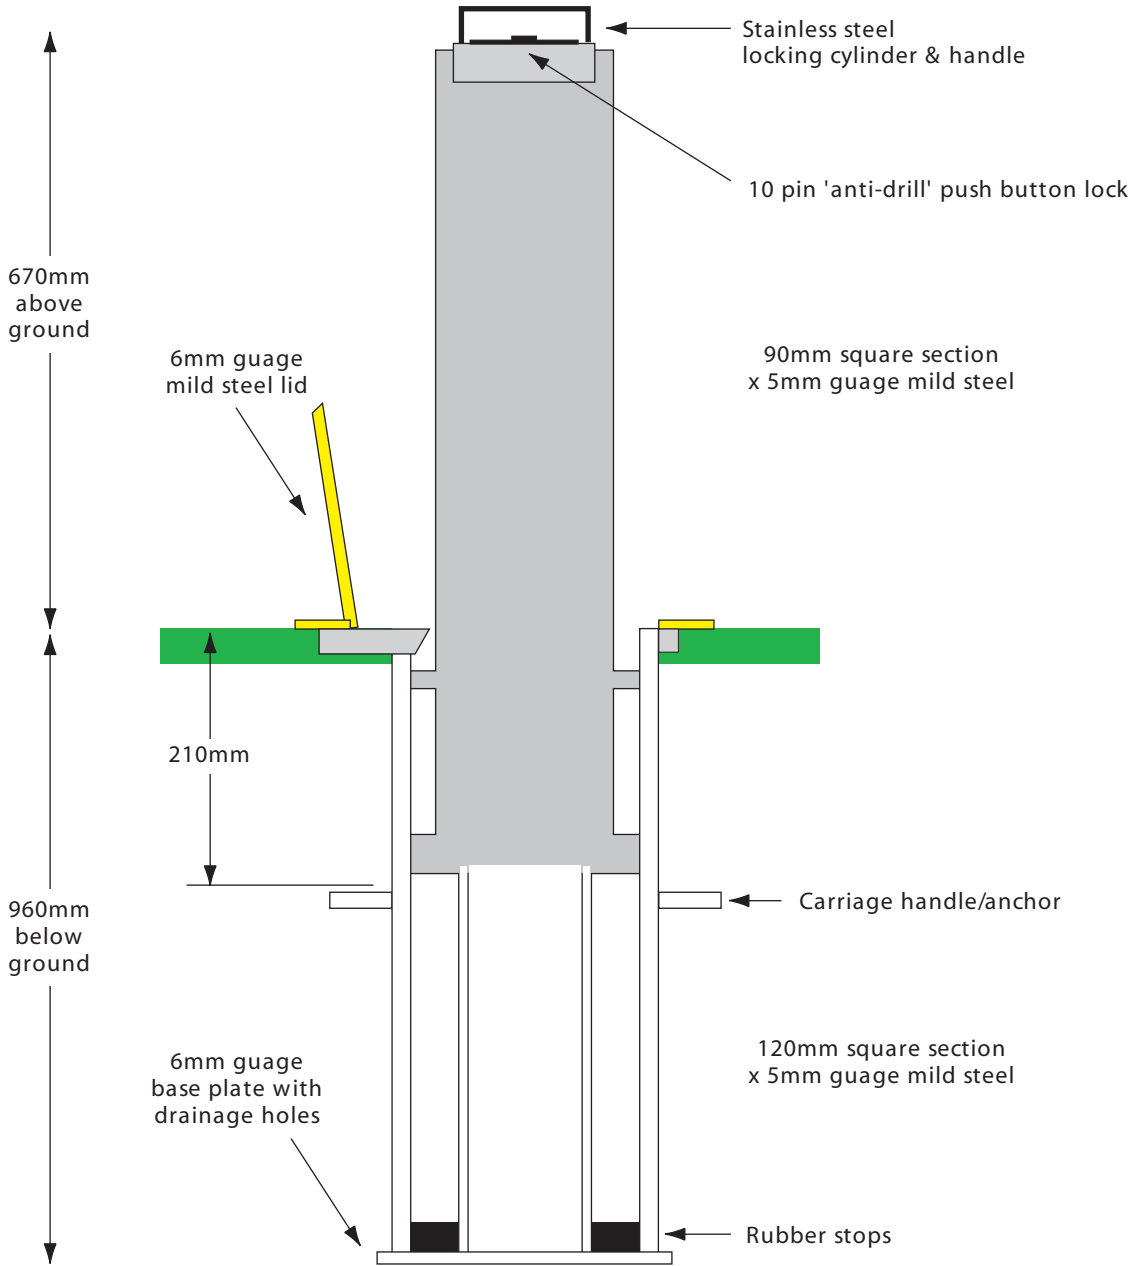

STANDARD SQUARE POST RRB/SQ5

Diagram not to scale

LIFTING WEIGHT
13KG