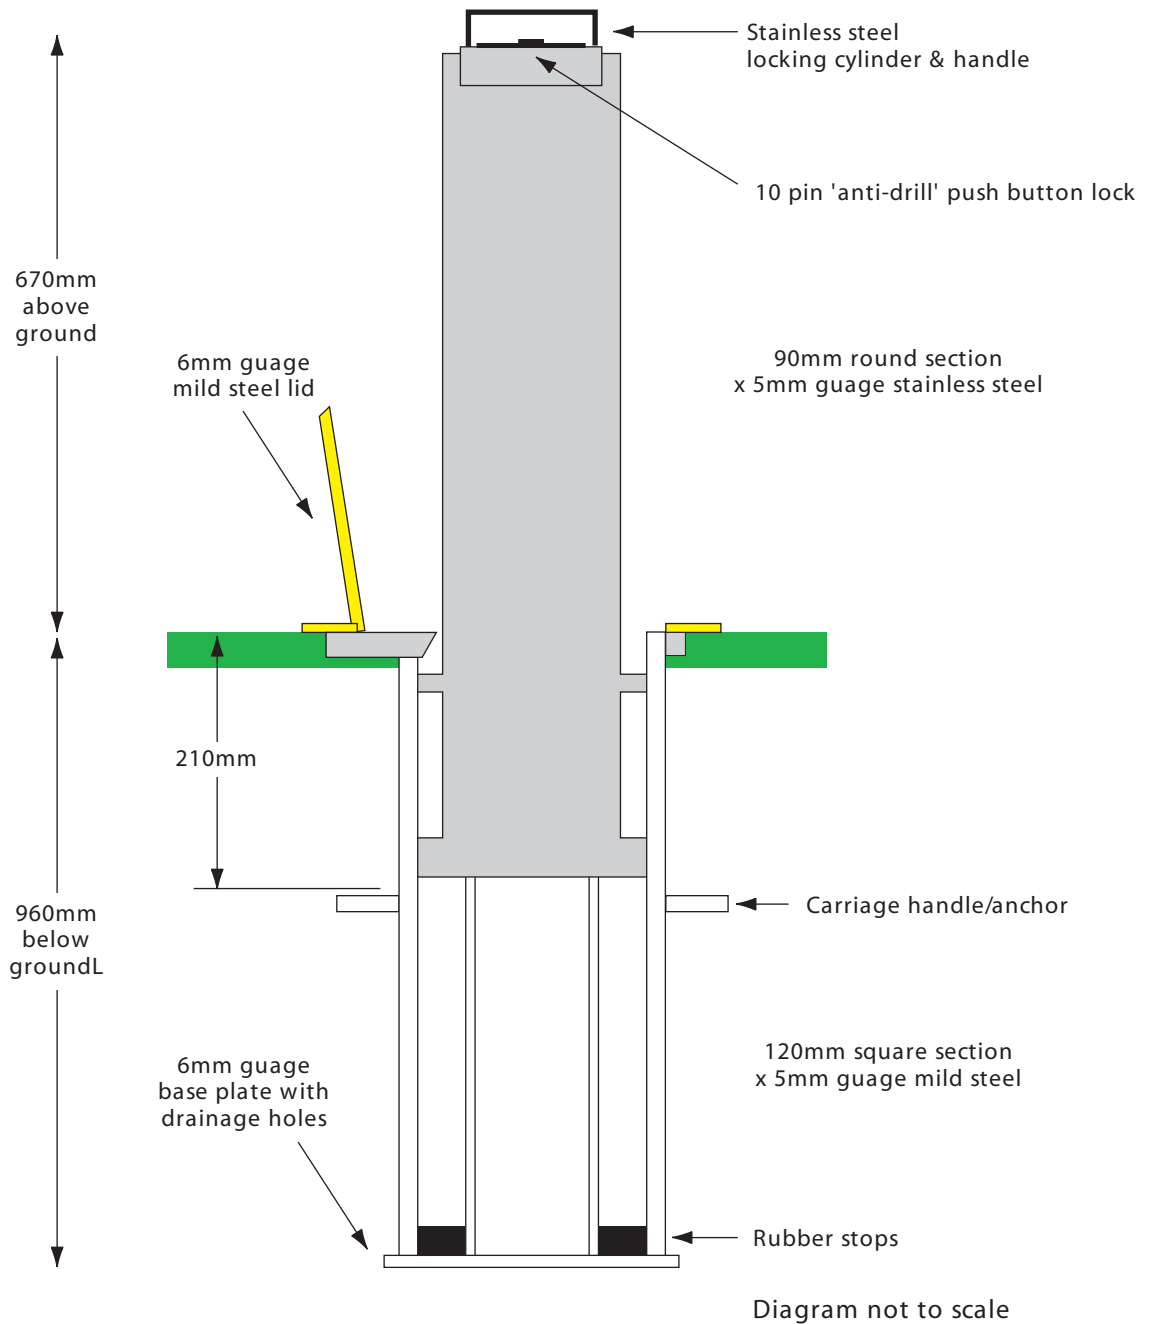

STAINLESS STEEL POST RRB/S5

LIFTING WEIGHT
14.5KG