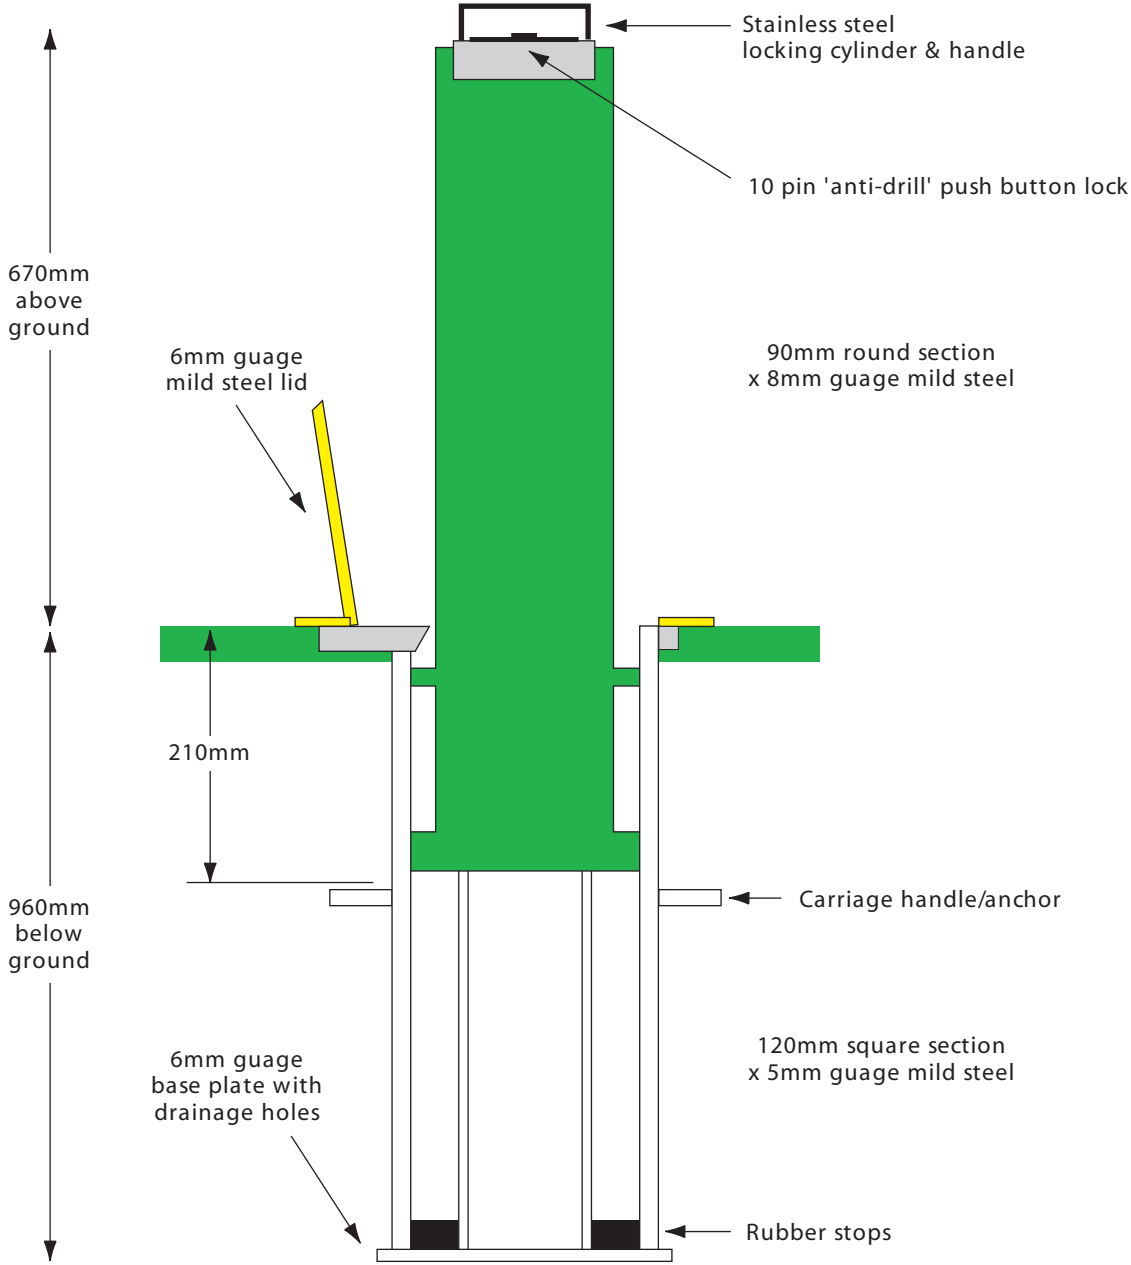

HEAVY DUTY ROUND POST RRB/R8

Diagram not to scale

LIFTING WEIGHT
14.5 KG